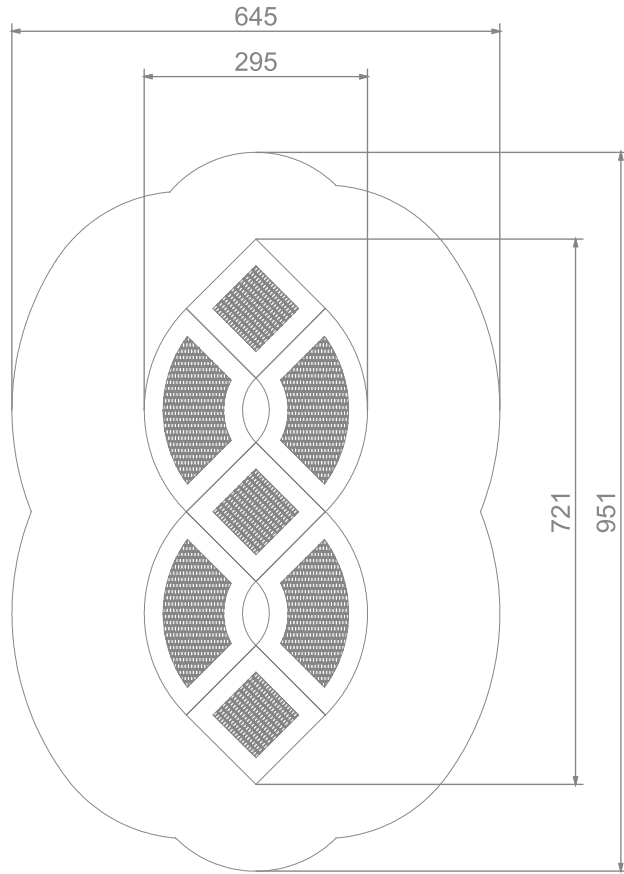

INFORMATION ABOUT THE PRODUCT

Dimensions	295 x 721 cm
Safety zone	645 x 951 cm
Safety zone area	35,4 m ²
Overall height	0 cm
Free fall height	90 cm
Amount of users	7
Product complies with EN 1176-1:2017-12	YES
Availability of spare parts	YES
Age range	1-8

According to EN 1176-1:2017-12 norm, the product requires applying a safety surface according to the product's free fall height.

SCALE 1:100

MATERIALS:

NON-SLIP LAMPS BUILT OF
POLYAMIDE

JOINING 6 MM SLATS
STAINLESS ROPE
CORROSION-RESISTANT